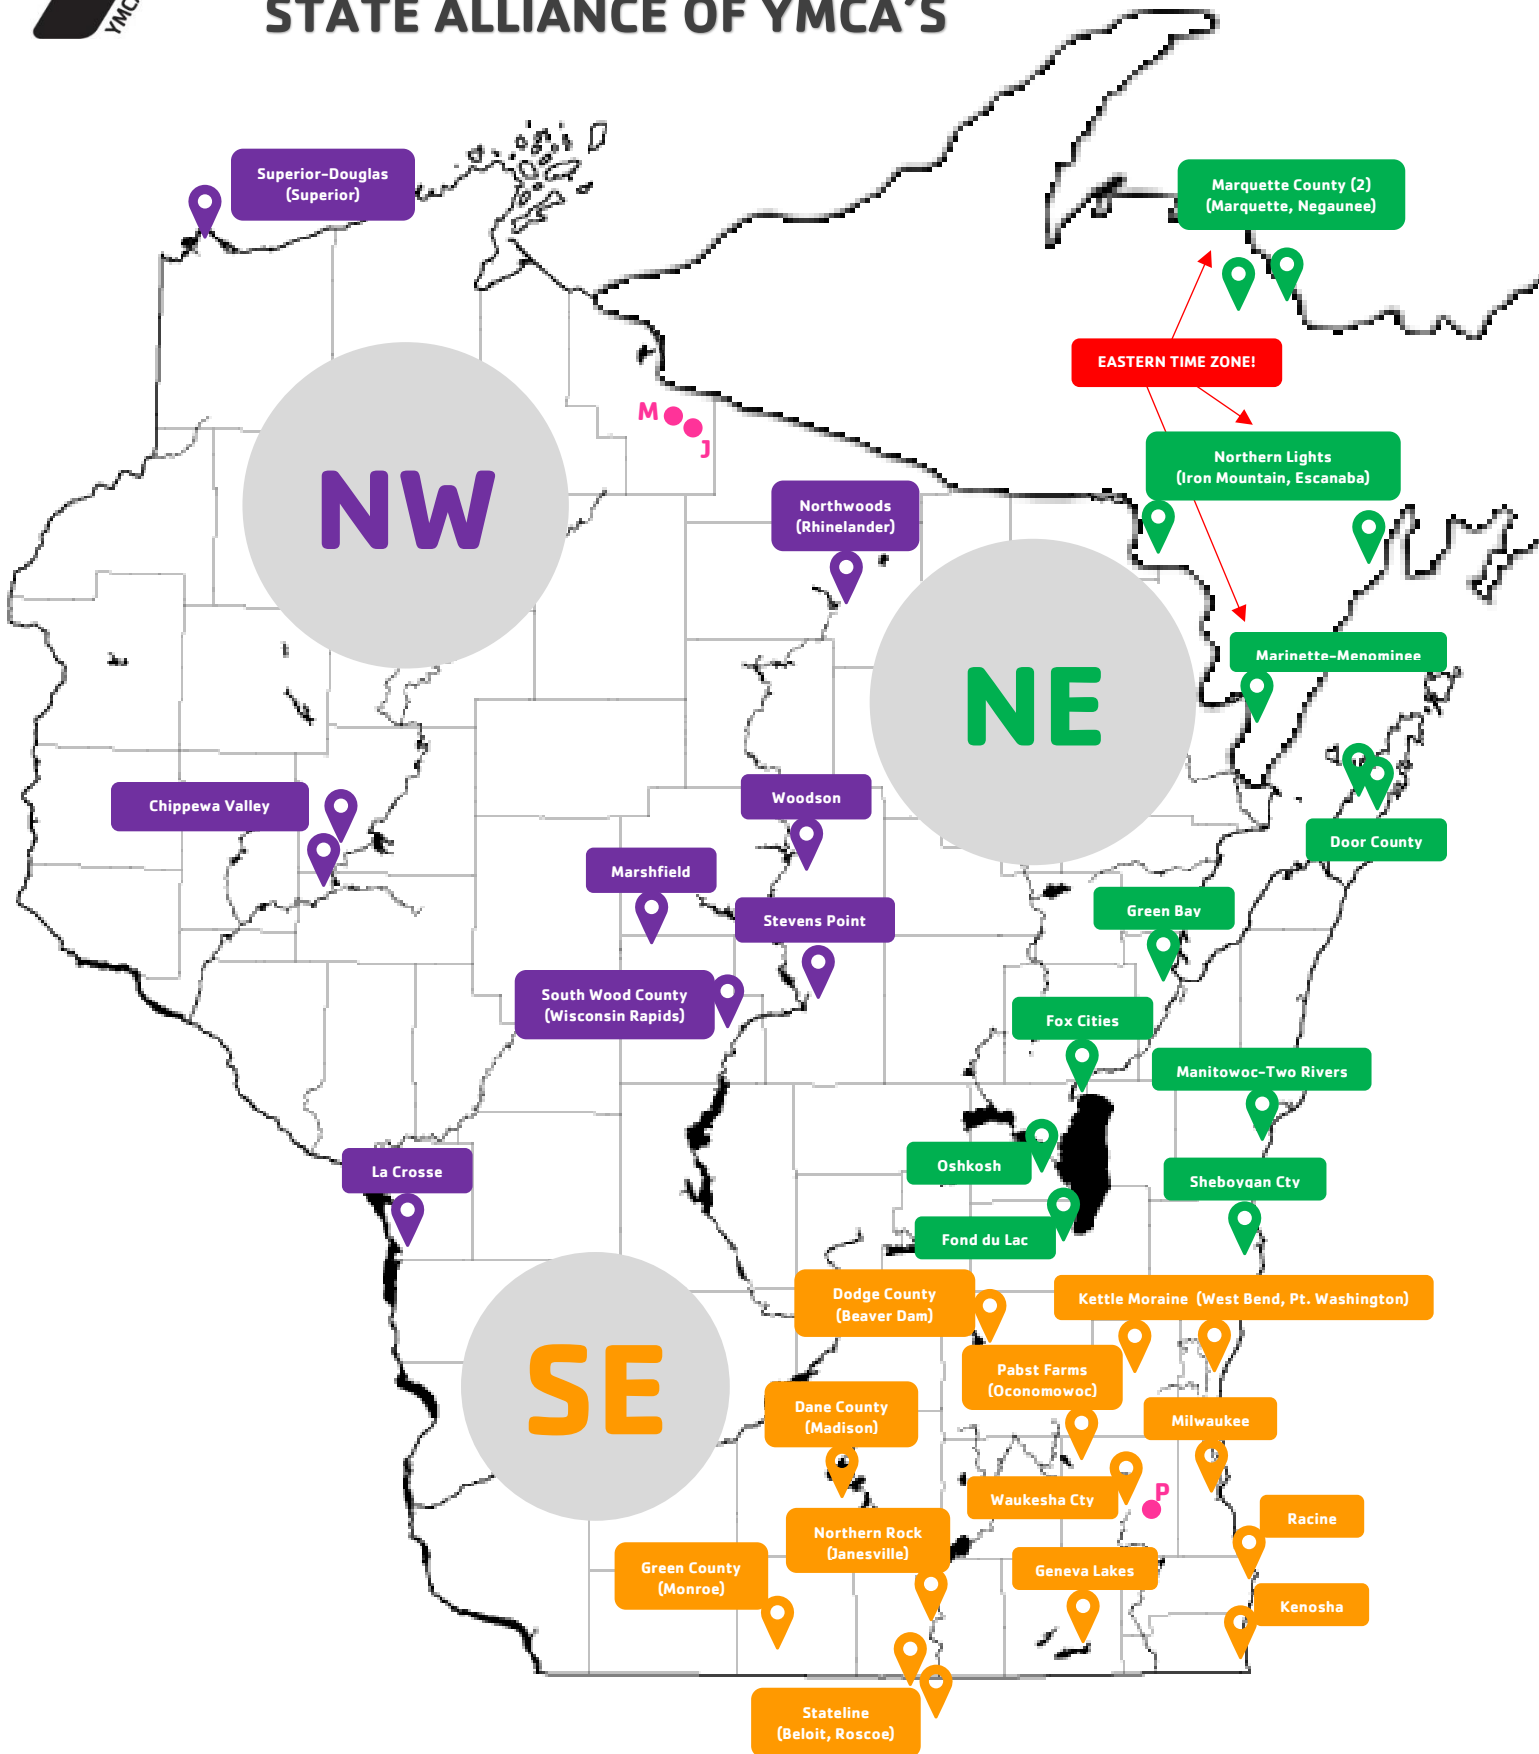

WISCONSIN/U.P. MICHIGAN STATE ALLIANCE OF YMCA'S

● Camps (Jorn, Manito-wish, Phantom Lake)

Northeast Neighborhood

Company	Address	City	State	Zip
Oshkosh Family YMCA	324 Washington Avenue.	Oshkosh	WI	54901
YMCA of the Fox Cities	218 E. Lawrence Street	Appleton	WI	54911
YMCA of Marquette County	1420 Pine Street	Marquette	MI	49855
Marinette-Menominee YMCA	1600 West Drive	Menominee	MI	49858
Fond du Lac Family YMCA	90 W. Second Street	Fond du lac	WI	54935
Greater Green Bay YMCA	235 N. Jefferson Street	Green Bay	WI	54301
Northern Lights YMCA	P.O. Box 602	Escanaba	MI	49829
Door County YMCA	1900 Michigan	Sturgeon Bay	WI	54235
Manitowoc-Two Rivers YMCA	P.O. Box 471	Manitowoc	WI	54220
Sheboygan County YMCA	P.O. Box 609	Sheboygan	WI	53082

Northwest Neighborhood

Company	Address	City	State	Zip
Woodson YMCA	707 Third Street	Wausau	WI	54403
Camp Manito-wish YMCA	P.O. Box 246	Boulder Junction	WI	54512
Superior-Douglas County YMCA	Nine N. 21st Street	Superior	WI	54880
Camp Jorn YMCA	28 Red Feather Road	Manitowish Waters	WI	54545
Stevens Point Area YMCA	1000 Division Street	Stevens Point	WI	54481
Marshfield Health Systems YMCA	410 W. McMillan Street	Marshfield	WI	54449
South Wood County YMCA	211 Wisconsin River Drive	Port Edwards	WI	54469
YMCA of the Northwoods	2003 Winnebago Street	Rhineland	WI	54501
La Crosse Family YMCA	1140 Main Street	La Crosse	WI	54601
YMCA of the Chippewa Valley	700 Graham Avenue	Eau Claire	WI	54701